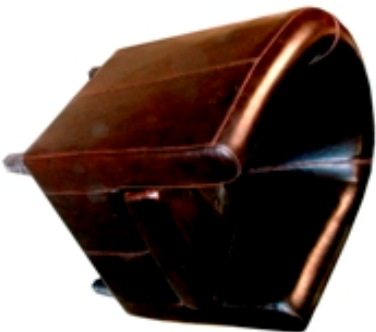

EVENTS CONTRACTORS & EXHIBITION DISPLAY SERVICES

UPRIGHT CHAIR
Black Leather

UPRIGHT CHAIR
Black Plastic

BAR STOOL
Black Leather

UPRIGHT CHAIR
Wooden - Brown

UPRIGHT CHAIR
Wooden - White

BAMBOO STYLE
Chair - Black

BAMBOO STYLE
Chair - White

BAMBOO STYLE
Table - White

HIGH UPRIGHT
Chair - Grey

LITERATURE RACK
Free Standing

Circle Qatar Ltd.

EVENTS CONTRACTORS & EXHIBITION DISPLAY SERVICES

LOUNGE CHAIR
Blue Fabric

LOUNGE CHAIR
Red Fabric

LOUNGE CHAIR
White Fabric

LOUNGE CHAIR
Brown Leather

LOUNGE CHAIR
Black Fabric

LOUNGE CHAIR
Black Leather

LOUNGE CHAIR
Grey Fabric

SOFA CHAIR
White Fabric

HIGH TABLE - SQUARE
80 x 80 - Beech

HIGH TABLE - SQUARE 4 LEGS
80 x 80 - White