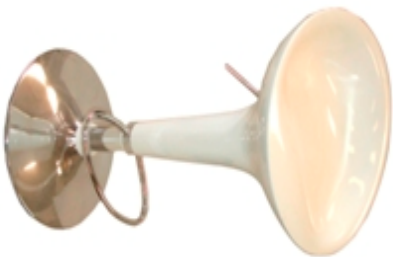

UPRIGHT CHAIR
Black Plastic

BAMBOO STYLE
Chair - White