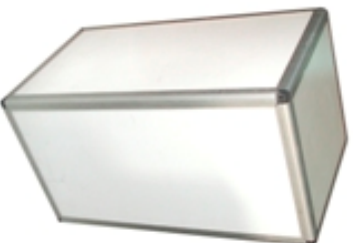

COFFEE TABLE
White - 60 X 60

COFFEE TABLE
Black - 60 X 60

COFFEE TABLE
Black - 40 X 40

CUP BOARD
Lockable

COUNTER GLASS SHOWCASE
85 x 48 x 100

DISPLAY PLINTH
Measurement

SHELVES
Wall Mounted

LITERATURE RACK
Wall Mounted